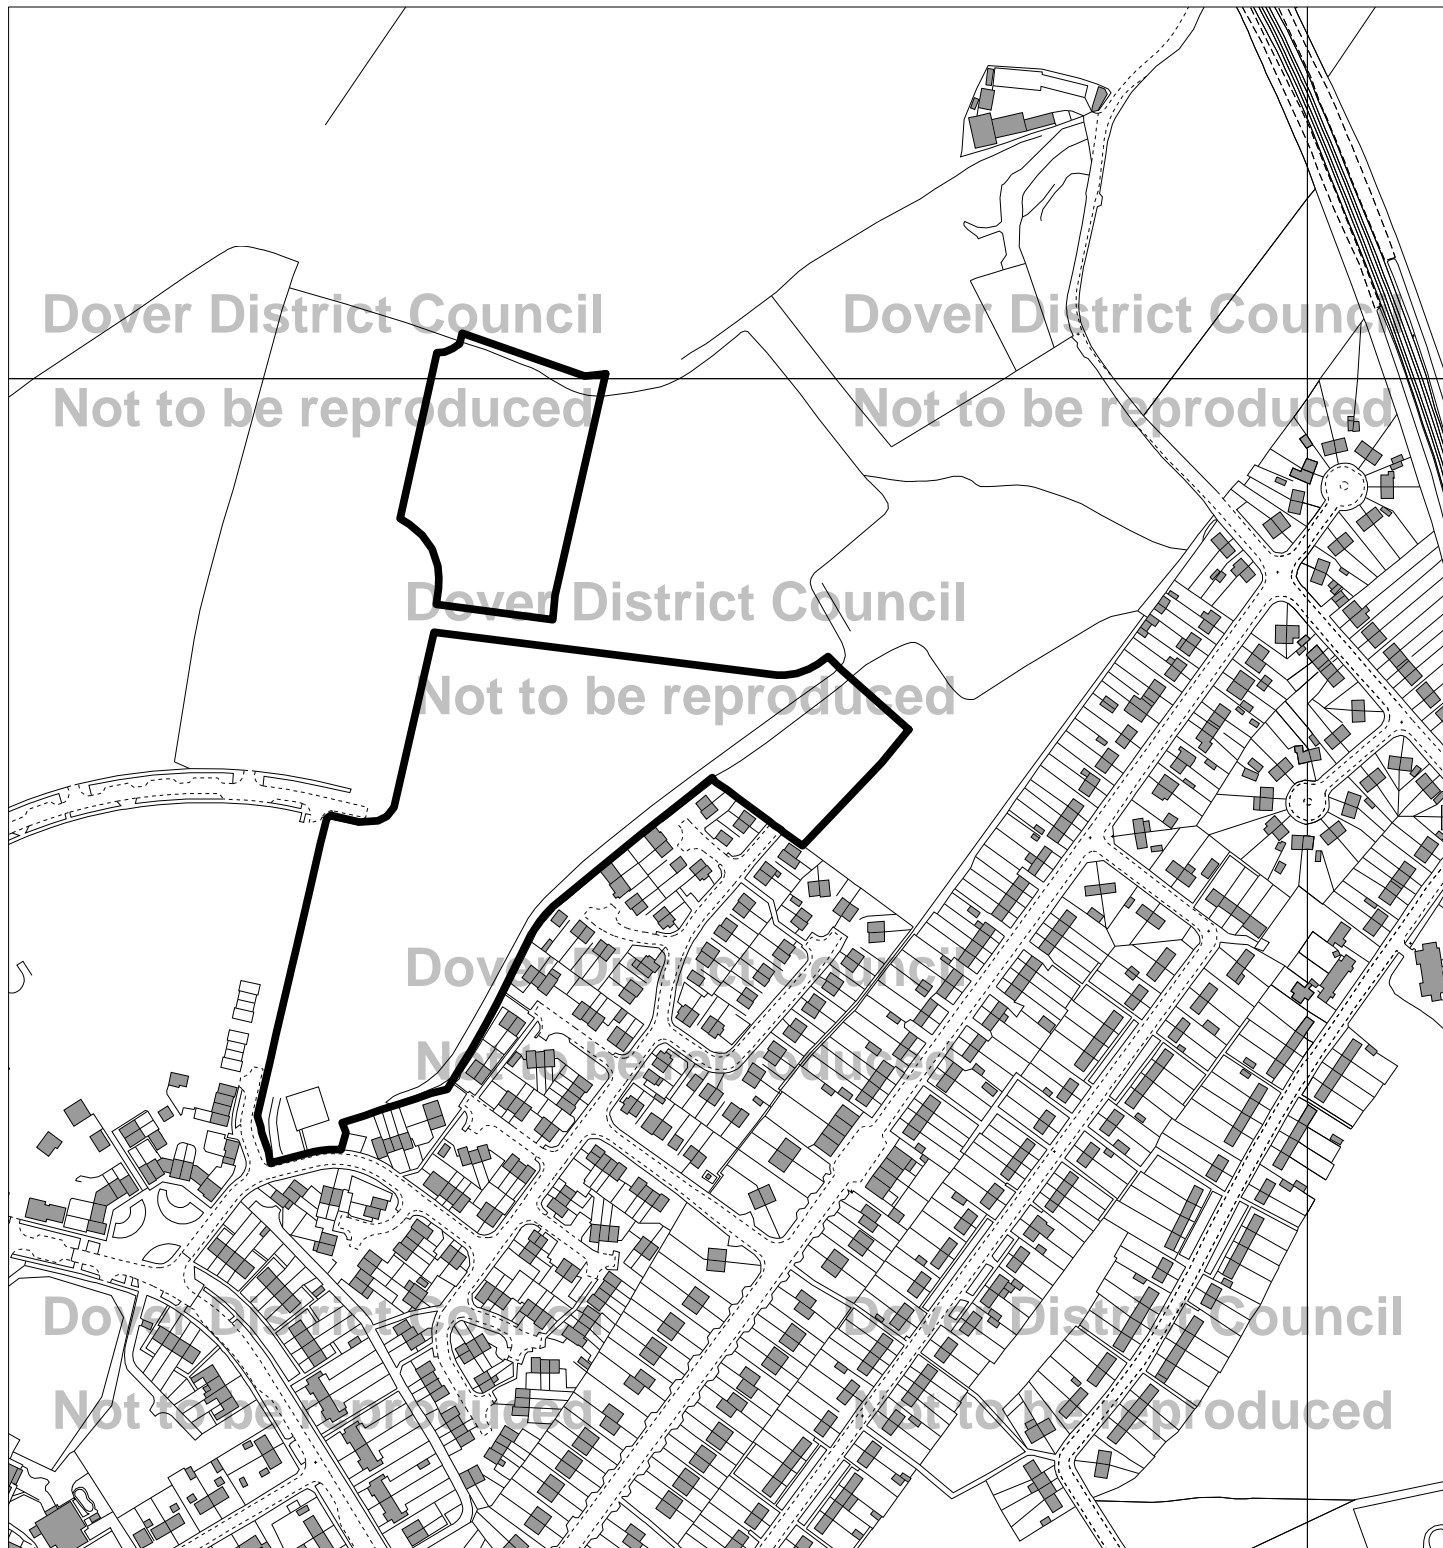

This plan has been produced for Planning Committee purposes only. No further copies may be made.

Not to scale

This map is reproduced from Ordnance Survey material with the permission of Ordnance Survey on behalf of the Controller of Her Majesty's Stationery Office © Crown copyright. Unauthorised reproduction infringes Crown copyright and may lead to prosecution or civil proceedings.

Dover District Council Licence Number 100019780
published 2016

Note: This plan is provided for purposes of site identification only.

Application: DOV/16/00985

Phase 1B2 and 1B3

Aylesham Village Expansion

Aylesham

CT3 3BW

TR23525274